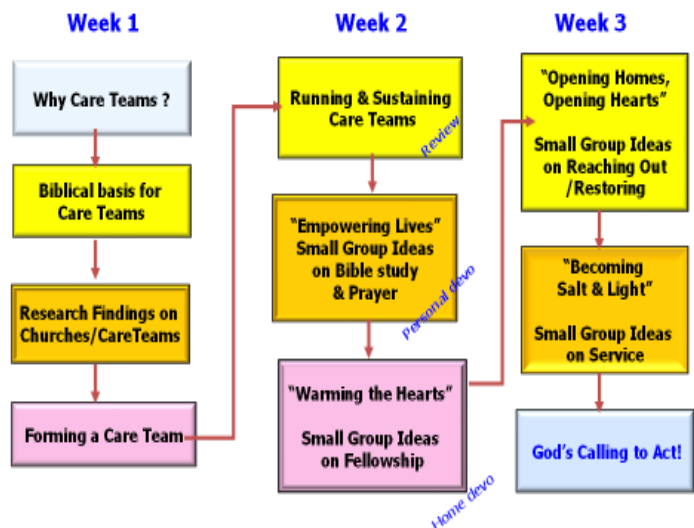

Better Care Teams